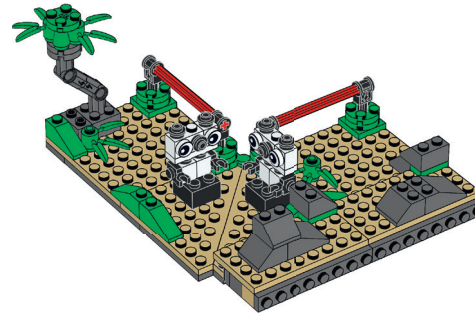

Beehive and Honey

The Panda Observation and Return