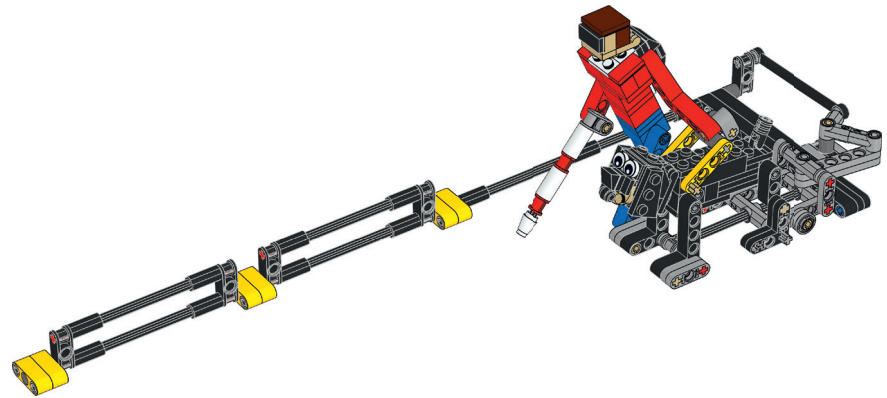

# FIRST® LEGO® League 2016 Pre-Pack overview

Seal and Camera

Tank

Coach Pins

Shark

**Our little friend**

**Bee**

**Zoologist, Dog and Trainer**

**Beehive and Honey**

**White Gecko**

**The Panda Observation and Return**

**Service Dog and Man**

**Frogs**

**Bat**

**Gorilla**

**Flamingo**

**Reindeer**

**Manure Samples**

**Food and Refrigerator**

**Manure (Brown), Milk (white),  
Milking Automation**

**Animal Conservation**

Ramp

Barrier

Biomimicry Wall and Green Gecko